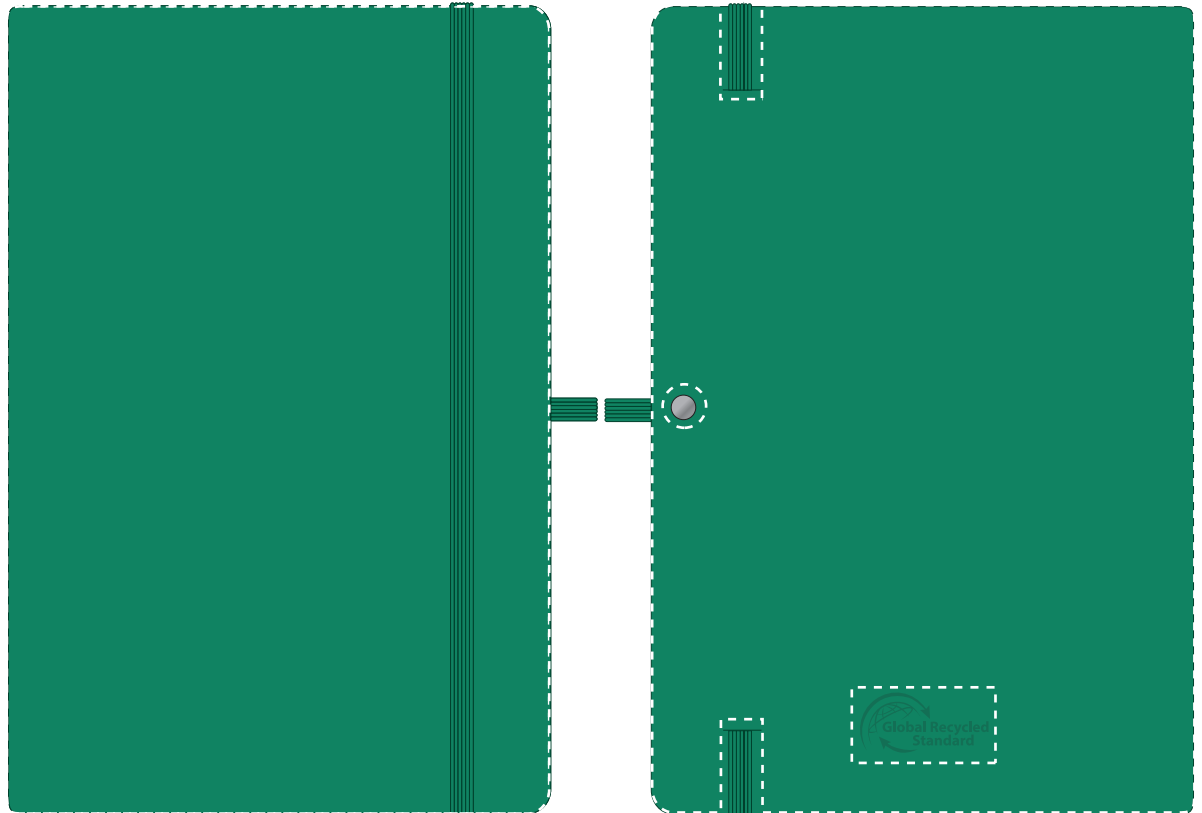

Your Ref:	Quantity:	Product Code: QS2345
Our Ref:	Version: 1	Product Colour: DARK GREEN

PRINTING CONCERNS:**PRODUCT INFO: DUE TO THE NATURE OF THE PRODUCT THE PRINT POSITION MAY VARY BY 2 - 3 MM**

We stock this item in the following colours

**PANTONE REFERENCE(S)**
 Full Colour (Edge to Edge)

ARTWORK SCALE 50%

- CENTRED TO PRINT AREA
- CENTRED TO NOTEBOOK

The dashed line is to demonstrate print area and will not appear on your printed item

PLEASE NOTE:

To proceed, please approve visual via the online system.

ARTWORK SCALE 100%
Max print area: Edge to Edge

ARTWORK SCALE 100%
Max print area: Edge to Edge